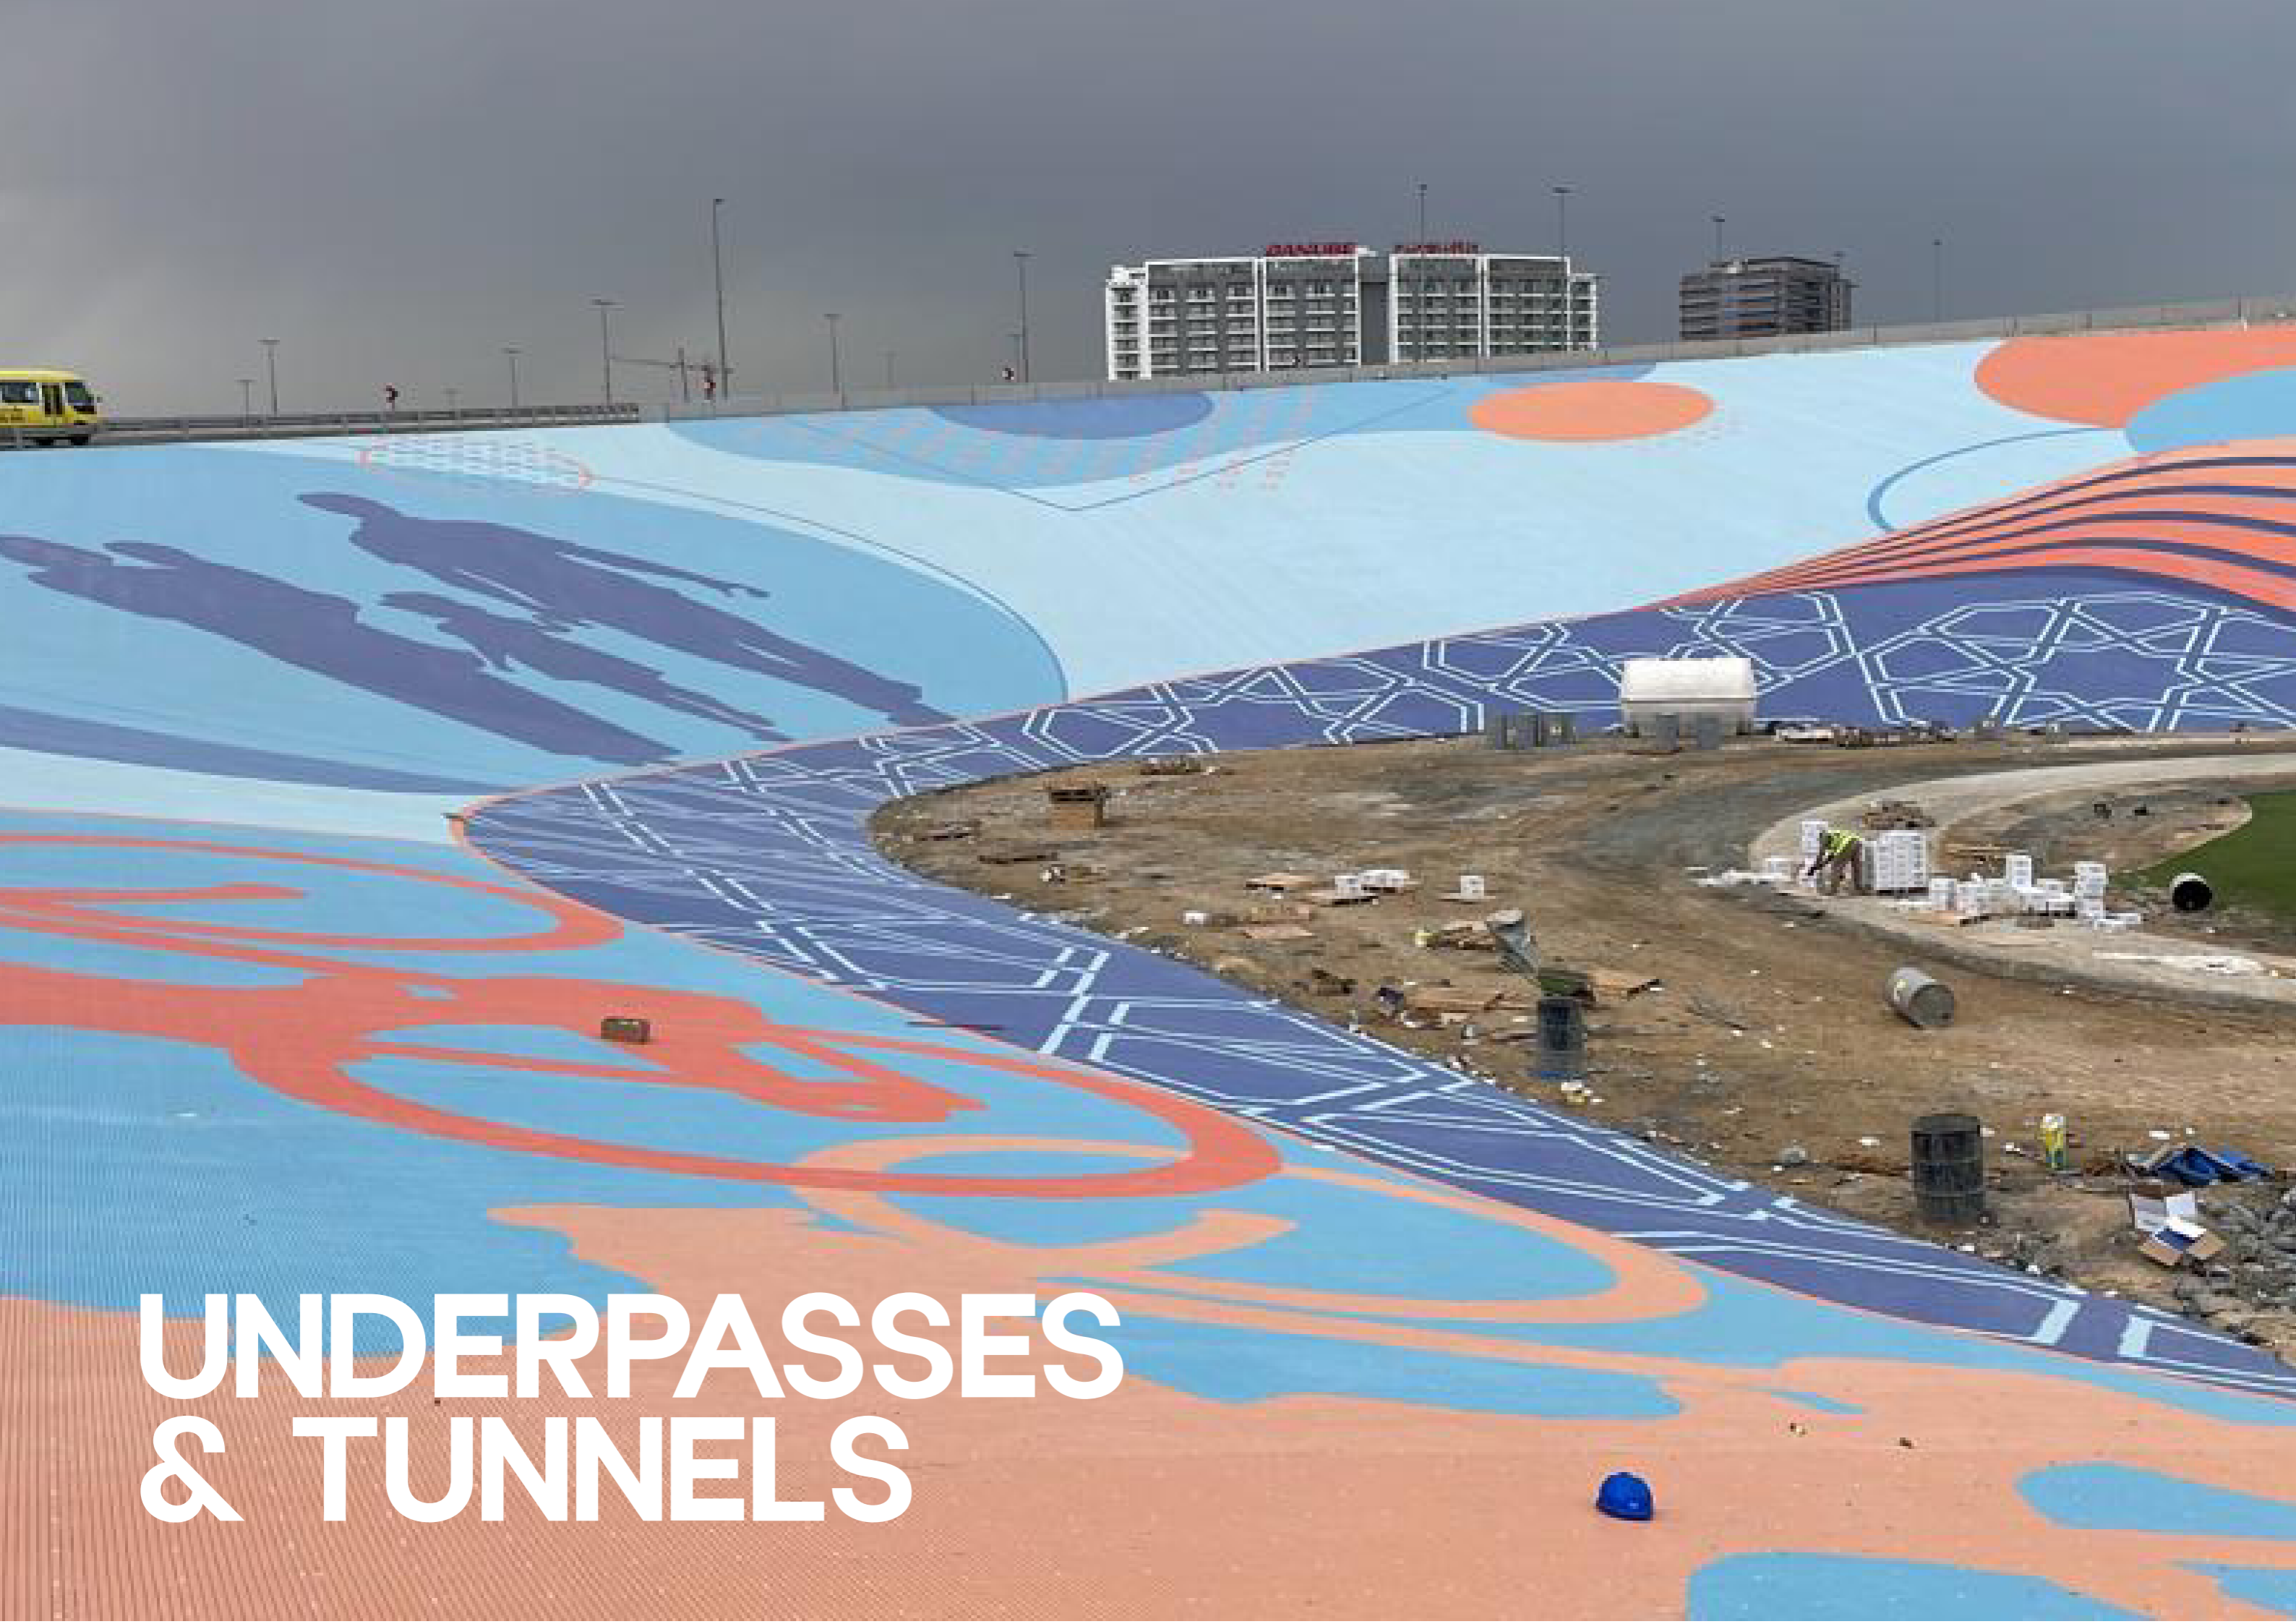

UNDERPASSES & TUNNELS